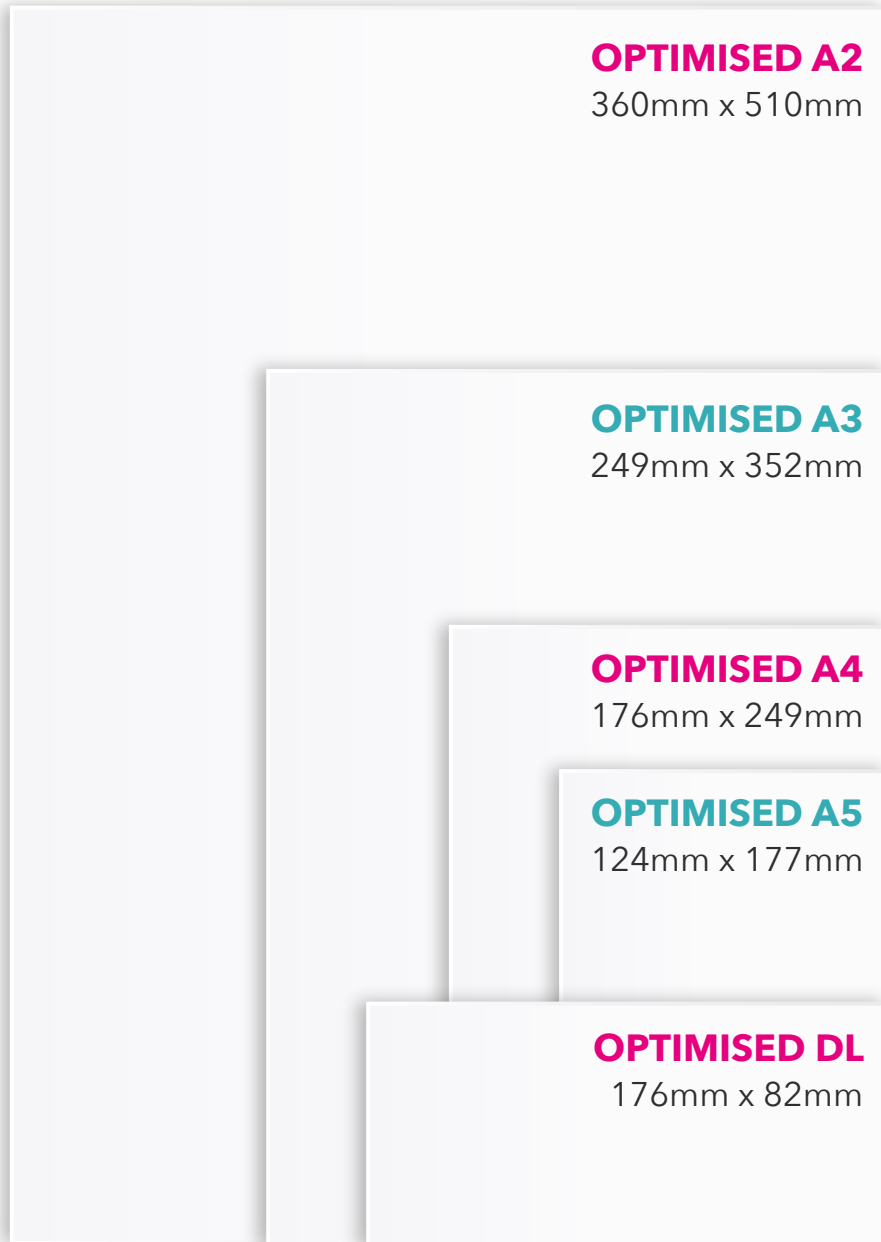

OPTIMISED A PAPER SIZES

10% SMALLER COULD SAVE YOU UP TO
33% ON TRADITIONAL A SIZES

STANDARD A PAPER SIZES