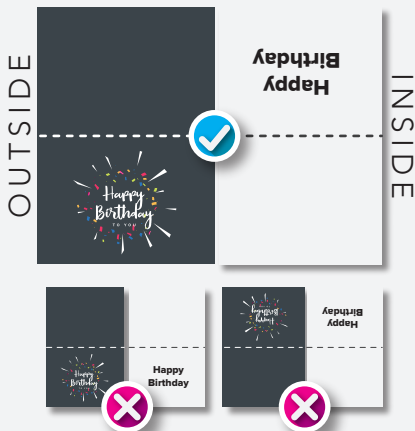

FILE PREPARATION: ORIENTATION

BASIC ORIENTATION GUIDE FOR YOUR FILES

LANDSCAPE

If your artwork is landscape please ensure that the files are supplied landscape, and not rotated through 90 degrees and supplied 'on their end'

Similarly if your artwork is portrait please ensure that the files are supplied portrait, and not rotated through 90 degrees and supplied 'on their side'

PORTRAIT

LANDSCAPE FOLD

When supplying artwork with a landscape fold it is important that the front and back page are supplied as one page with the front orientation correct. The 2 inside pages should also be supplied and as one and rotated 180 degrees so the inside text is at the top and reading upside down. (See example)